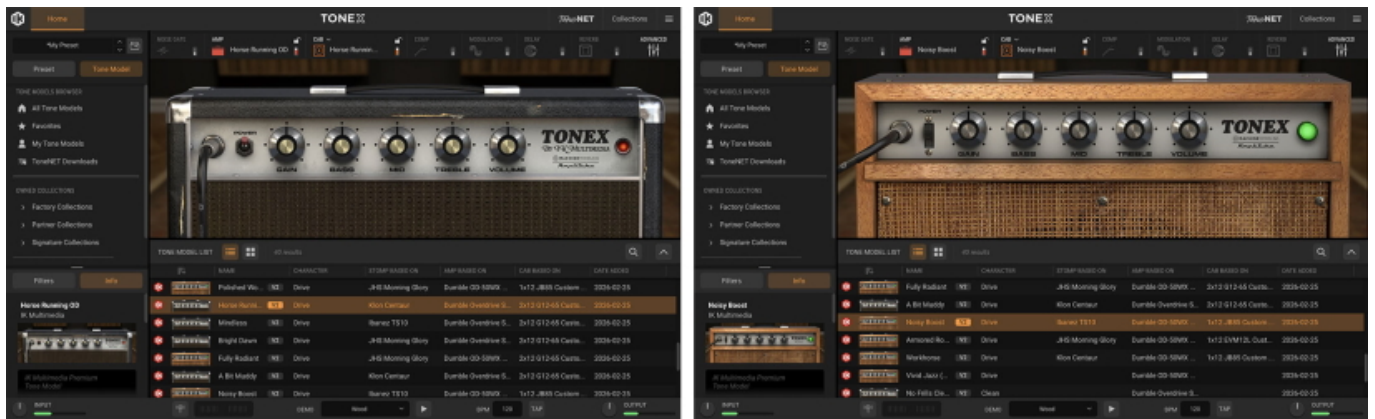

TONEX Double Special Limited Edition

IK Multimedia introduces the TONEX ONE Double Special Limited Edition and the Double Special TONEX Signature Collection, offering guitarists the expressive cleans, blooming sustain, and vocal overdrive of two legendary combo amplifiers preserved in IK's private amp vault. Valued at over \$300,000 and representing sought-after eras of this iconic circuit design, these amplifiers have been modeled using TONEX V2 AI Machine Modeling technology, giving players access to tones that would otherwise cost six figures.

For players who want the ultimate stage-ready experience, IK introduces the TONEX ONE Double Special Limited Edition. Limited to just 1,000 units worldwide, this collector's edition pedal is crafted in Italy with a custom vintage-brown finish and preloaded with 20 exclusive Premium Tone Models not available in the standard Double Special Collection. Along with the 20 onboard tones, the pedal unlocks the full Double Special TONEX Signature Collection within TONEX software, as well as the ODS Legends Signature Collection featuring 20 additional Tone Models captured from four other Dumble guitar amplifiers. Overall, the package includes six highly collectible amplifiers valued at more than most homes are worth.

with these amplifiers for added sustain and midrange focus.

The two amplifiers mark key moments in the development of this highly regarded circuit. A late-1970s export model delivers an open top end, blooming mids, and a highly touch-sensitive response, producing piano-like cleans and smooth vocal overdrive. A refined 1980 model offers tighter low end, faster transient response, and increased articulation at higher-gain settings while maintaining its cascading clean-to-overdrive design and signature harmonic complexity.