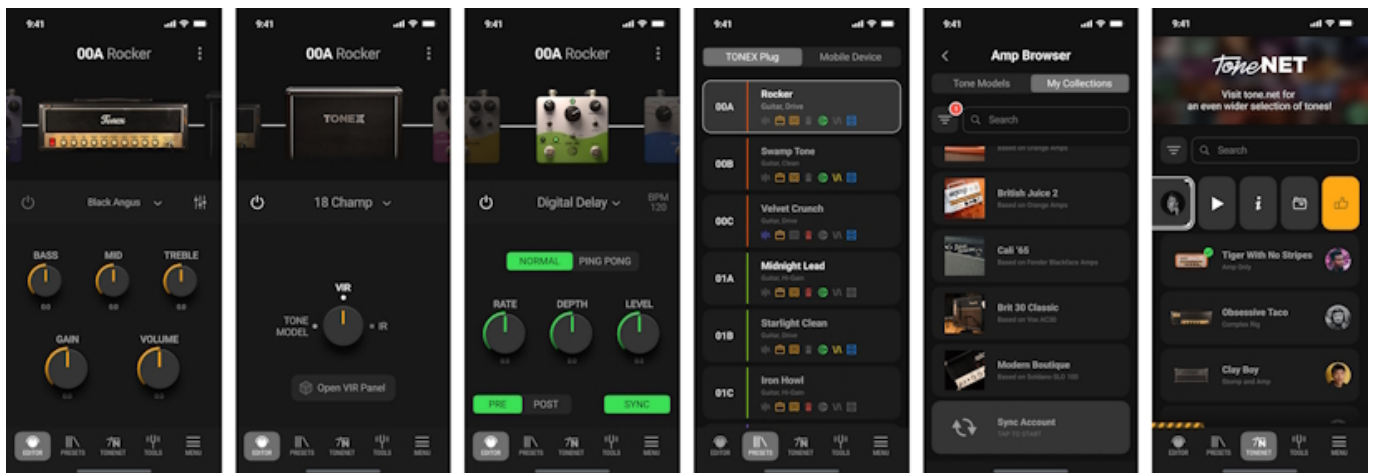

IK Multimedia announces TONEX Plug for Guitar and Bass

Donnerstag, 06. November 2025 11:00

---

session at a moment's notice. Whether it's a beloved vintage amp or models of their own rig, users can load any Tone Model wirelessly and transport themselves to the front of the stage as every nuance of the original rig comes to life. The TONEX Plug is ideal for silent rehearsal and travel.

With TONEX Plug, users can explore their tone library in complete silence using headphones, stream backing tracks via Bluetooth, jam with YouTube lessons or music-learning apps, all while playing their guitar or bass through high-quality amps and effects. Additionally, a built-in tuner and metronome eliminate the need for extra gear, allowing players to focus on improving their skills or warming up for gigs.

The TONEX Plug isn't limited to just factory sounds. Through the app, users can instantly connect to ToneNET and explore over 40,000 free Tone Models, as well as Premium and Signature collections. The active ToneNET and Tone Partner community uploads and shares some of the most sought-after amps ever made, all of which are easily searchable by song and artist keywords or by using dedicated filters such as instrument, type, Most Liked, Top 10, and more.

The TONEX Control app for iOS and Android serves as the wireless command center for TONEX Plug, providing real-time control over all parameters. Easily browse and load Tone Models from ToneNET. Edit the amp, cab, EQ, IRs, and TONEX FX with precision, and save changes directly to the hardware. Control transforms the TONEX Plug from a headphone amp into a fully customizable tone workstation that adapts to any workflow.

Whether it's learning new chords or recording professional-level tracks, TONEX Plug