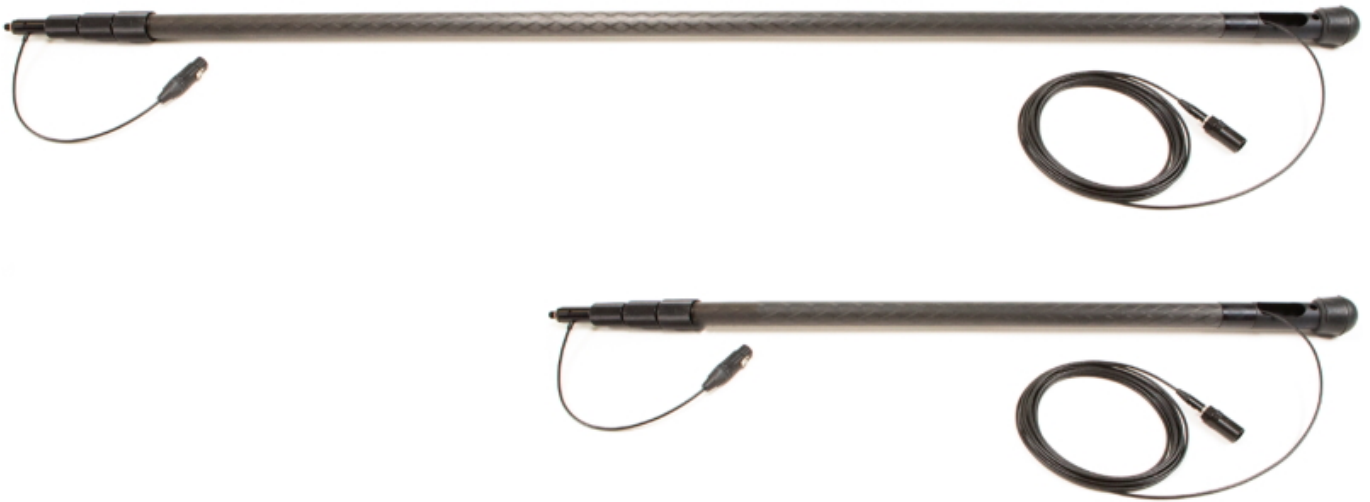

Ambient QP Slim

As Ambient has successfully launched the 4-segment QuickPole Slim, customers quickly requested an internally wired version. From now on they will be offering an internally wired QP Slim (Long and Short) with Straight Cable Outlet - plus the respective Do-It-Yourself cable kits for retrofit.

Internally Cabled Booms (Straight Cable)

- A80993 | QP Slim Long with straight cable, mono
- A80994 | QP Slim Long with straight cable, stereo
- A80995 | QP Slim Short with straight cable, mono
- A80996 | QP Slim Short with straight cable, stereo

Cable Kits

- A80989 | Straight Cable Kit for QP Slim Long, mono
- A80990 | Straight Cable Kit for QP Slim Long, stereo
- A80991 | Straight Cable Kit for QP Slim Short, mono
- A80992 | Straight Cable Kit for QP Slim Short, stereo