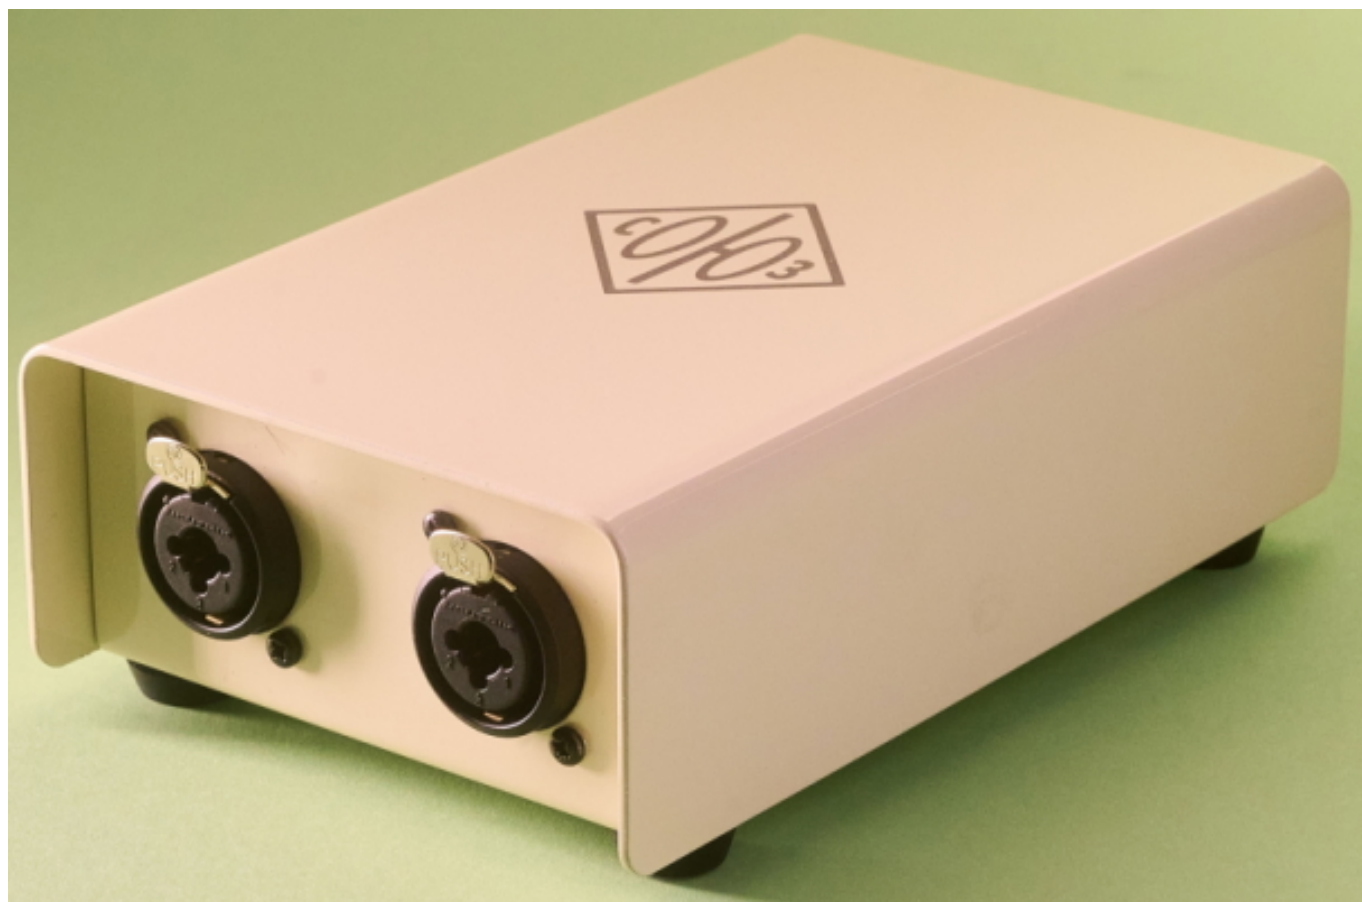

## Soyuz Launcher Deluxe

The latest release from Soyuz Microphones sees the pro audio brand expanding its inline microphone preamp concept with the Launcher Deluxe. The new stereo inline microphone preamp adds new connectivity, two different modes of use, and compatibility with condenser microphones and line-level signals.

The Launcher Deluxe utilizes two separate signal paths to pass mic and line-level signals through the unit. Each path features two custom hand-wound toroidal transformers (the Launcher Deluxe features four transformers in total) and the same analog circuit that gave the original Launcher its distinct color and vibe.

Designed for flexibility, each channel of the Launcher Deluxe features two individually selectable modes, Launcher Mode and Saturate Mode, to benefit any source. Launcher Mode delivers a 26dB boost of gain and color to any dynamic or ribbon microphone. Flip the switch to Saturate Mode to bypass the additional gain and impart the classic character of The Launcher on any FET or tube condenser mic

Initially released in 2019, The Launcher is a simple tool that offers easy access to the dreamy warmth and rich character of studio gear from the classic era. With more and more creators using multiple Launchers for live performances, recording sessions, and stereo summing, Soyuz envisioned a stereo version of the box with more flexibility.